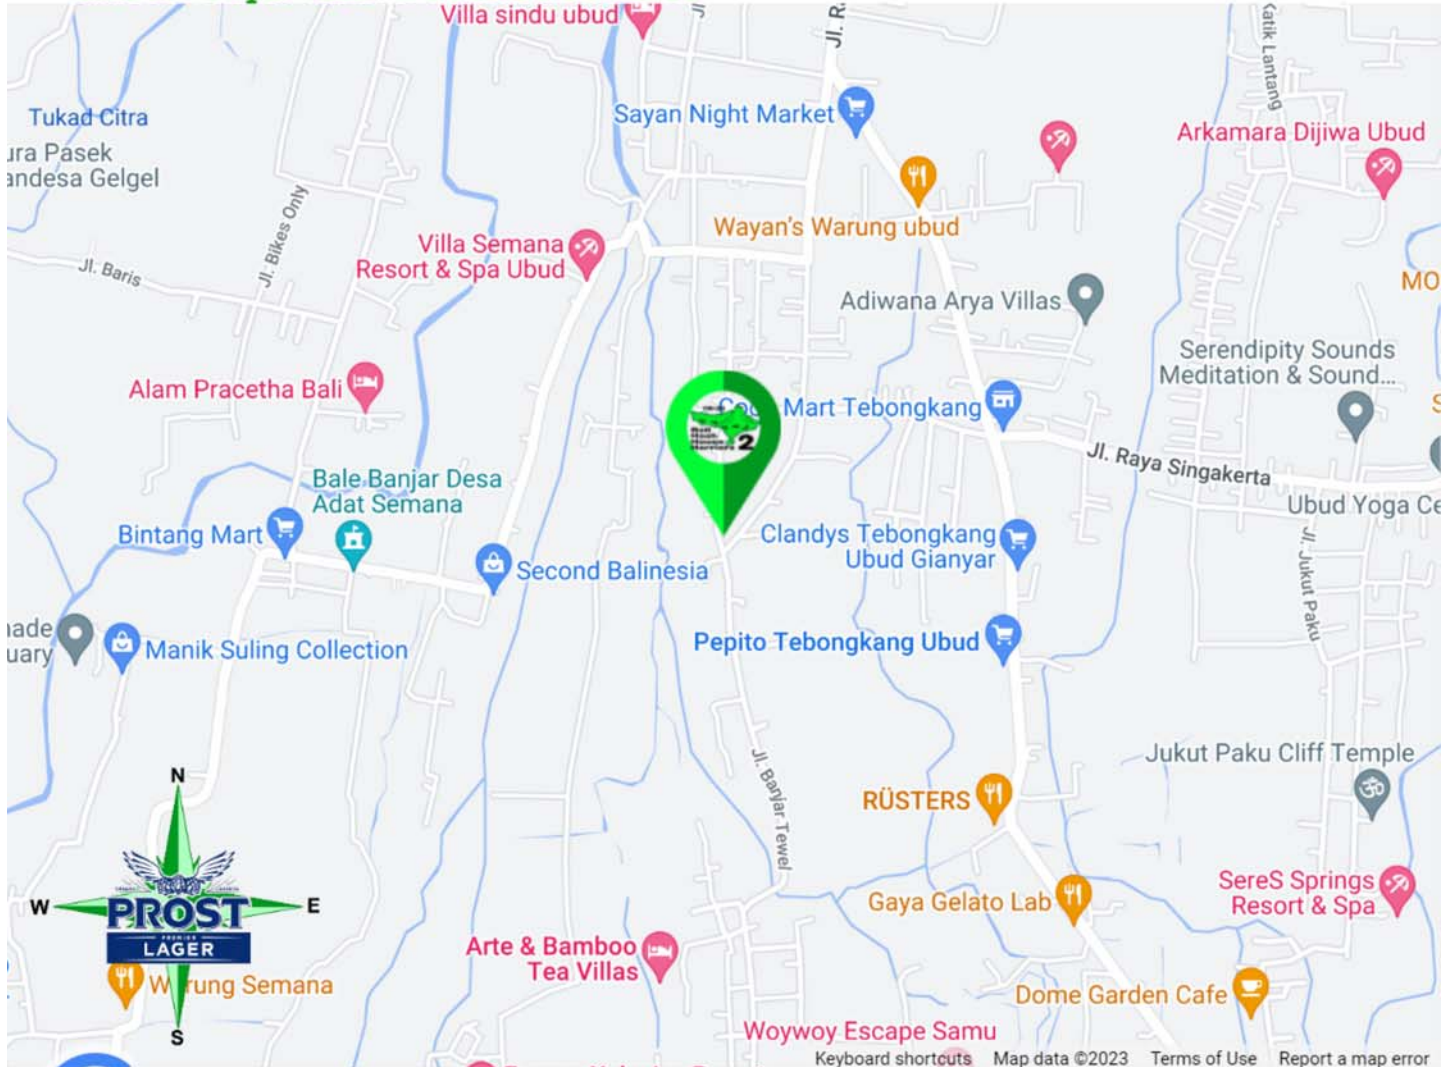

# Bali Hash House Harriers 2 Next Run Map

Run: #1576

Date: 18-Feb-23

Start Time: 4:00 PM!!

Location: LPD, Br. Tewel, Tunon, Singakerta, Ubud

Hares: Sapi Gila & Pearl Necklace

GPS: [-8.5298724, 115.2371309](#)

Arrive by 3:30 PM!

• 2023 | Bali Hash House Harriers 2

<http://balihash2.com/next-run-map>