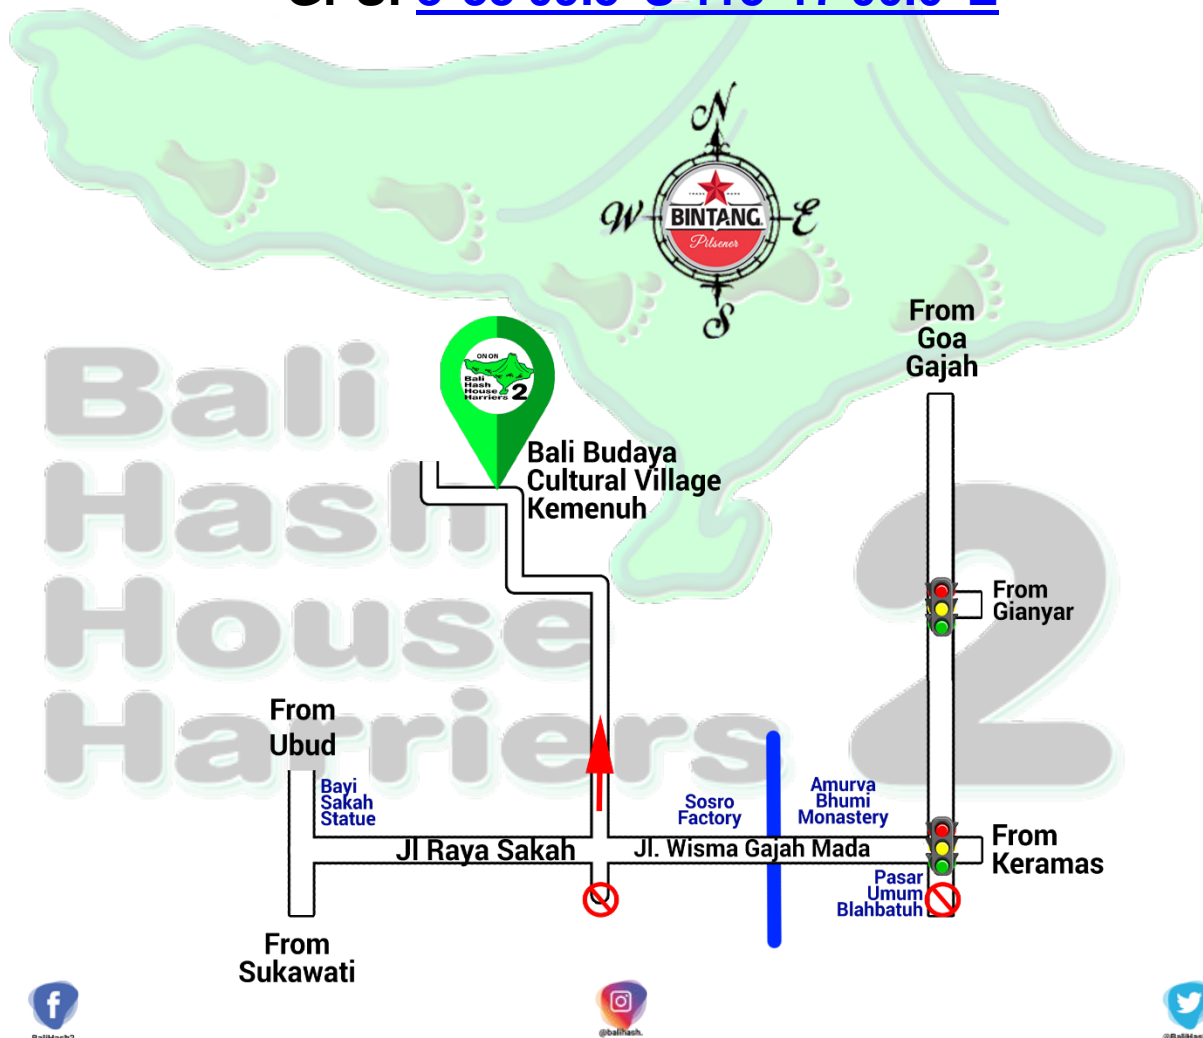

Bali Hash House Harriers 2

Next Run Map Run #1470

Date: Saturday August 15th

Hares: Worm, Wiggley,

Start Time: **4pm**

Inflatable Bedmate

Run Site: Bali Budaya Cultural Village

GPS: [8°33'09.5"S 115°17'00.0"E](#)

2020 Mis-management

Grand Master: Nightjar | Hash Master: Worm | On Sec: 69'er | RA: Wooden Eye | Hash Cash: Bouncing Czech & Shamrock Frog | Backup Hash Cash: Ringtail | Hash Bank: Coming 'Round The Mountain | Hare Raiser: Mount n' Groan | Beer Master: Amazon | Hash Boutique: No Deposit | Hash Maps: Serial Offender